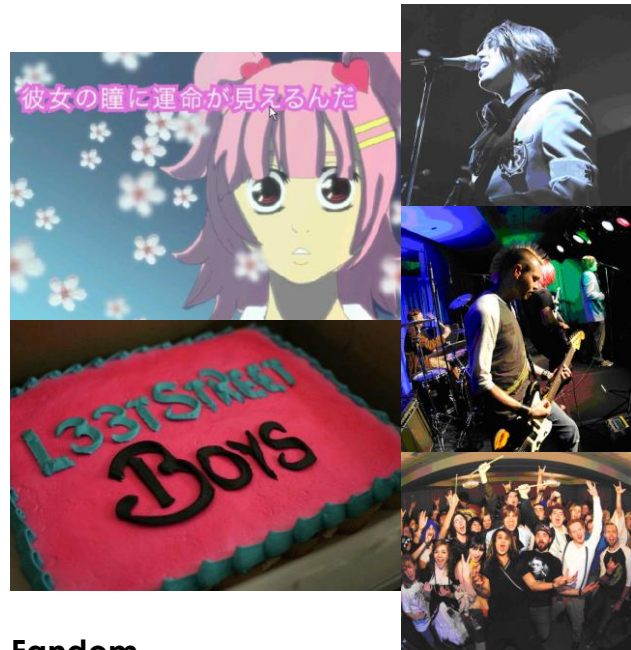

## Biography

LeetStreet Boys is an anime otaku band created in 2007 by singer/composer Matt Myers and producer Ryan "Frogs" McCormack. The band gained international attention in 2008 with their breakout single and music video "Yuri The Only One," followed by the release of two albums, "LeetStreet Boys" and "Otaku Hearts."

Widely credited as one of the first Western anime bands to gain significant worldwide attention, LeetStreet Boys is a natural convention headliner attracting huge crowds of concert attendees wherever they go.

Since 2009, the site has generated 2.5 million page views.